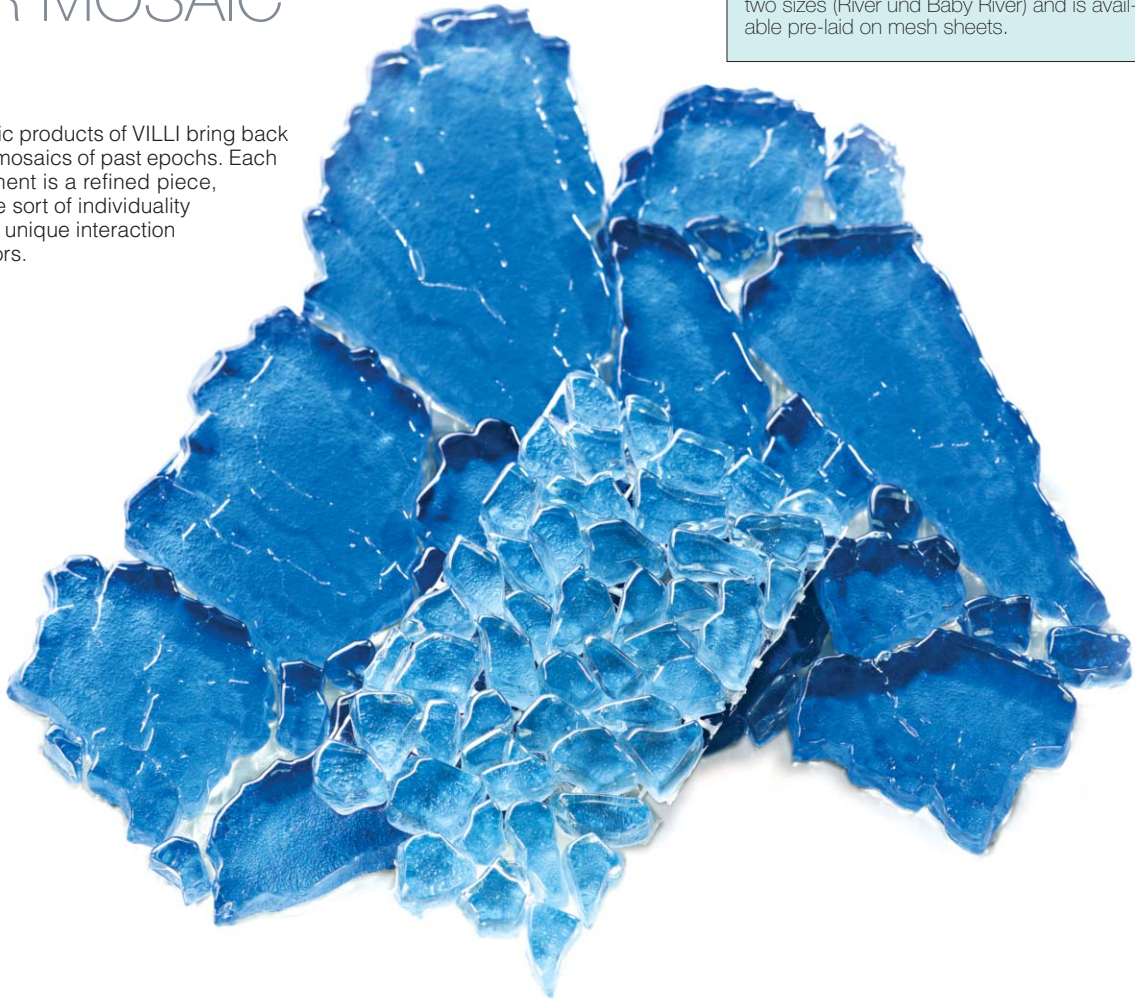

Sizes

RIVER MOSAIC

The River Mosaic products of VILLI bring back to life the art of mosaics of past epochs. Each mosaic component is a refined piece, representing the sort of individuality that becomes a unique interaction of light and colors.

Prefabricated on mesh sheets

River Mosaic is chamfered and processed in two sizes (River und Baby River) and is available pre-laid on mesh sheets.

River Mosaic Puzzle @ 12" x 12"

NOM: 12" x 12"
DIM: approx. 11" x 11"
Material needed: 1 sqft = 1.235 pcs.